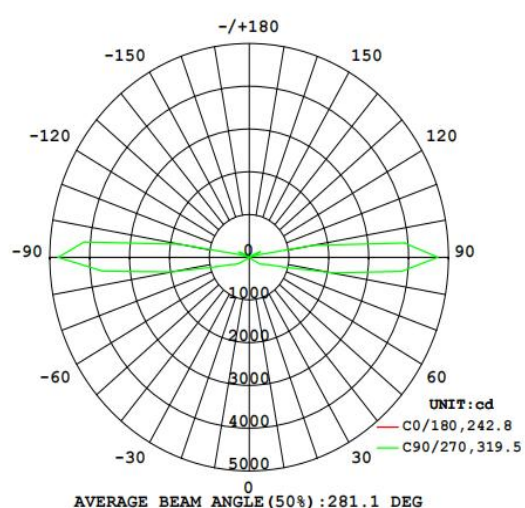

Features

- Warranty 5 years
- Glass, Good light transmission
- High light transmission mask to ensure uniform light, reduce the dark area of the lighting environment

Electrical Data

Nominal wattage (W)	5 W*2
Nominal Voltage (V)	220-240 V
Mains Frequency (Hz)	50/60 Hz
Nominal Current (mA)	77
LED Driver Current (mA)	250
LED Driver Voltage (VDC)	28-42V
LED Driver Efficiency (%)	83%
Power Factor λ	0.55
Total harmonic distortion (%)	...
Operating mode	Built in LED driver

Photometrical data

Luminous flux $\pm 10\%$ (lm)	1030 lm
Luminous efficacy	103 lm/w
Color temperature	3000 K
Light color (designation)	Warm White
Color rendering index Ra	≥ 80
Standard deviation of color matching	≤ 5 SDCM
Luminous intensity/cd	4795
Flickering	Flicker free
Beam angle	281°

IES

Dimensions & Weight

Diameter (mm)	68*92
Height (mm)	151
Product weight (g)	461

Material & Colors

Product color	Clear glass / Black Housing
Housing color	Black
Body material	Aluminum
Cover material	Glass
Mercury content	0.0 mg