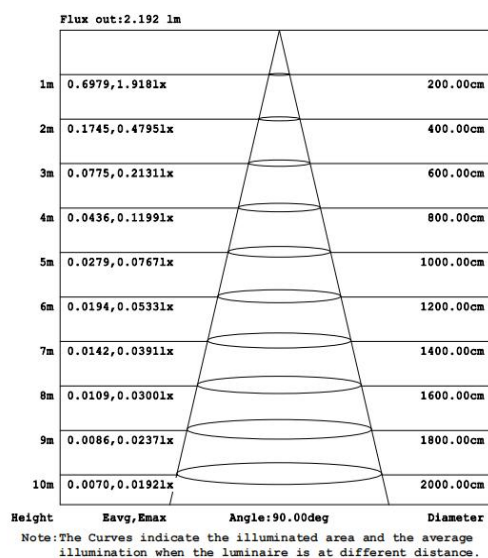

Features

- Warranty 5 years
- Glass, Good light transmission
- High light transmission mask to ensure uniform light, reduce the dark area of the lighting environment

Electrical Data

Nominal wattage (W)	5 W*2
Nominal Voltage (V)	220-240 V
Mains Frequency (Hz)	50/60 Hz
Nominal Current (mA)	77
LED Driver Current (mA)	250
LED Driver Voltage (VDC)	28-42V
LED Driver Efficiency (%)	83%
Power Factor λ	0.55
Total harmonic distortion (%)	...
Operating mode	Built in LED driver

Photometrical data

Luminous flux $\pm 10\%$ (lm)	1030 lm
Luminous efficacy	103 lm/w
Color temperature	3000 K
Light color (designation)	Warm White
Color rendering index Ra	≥ 80
Standard deviation of color matching	≤ 5 SDCM
Luminous intensity/cd	4795
Flickering	Flicker free
Beam angle	281°

IES

Dimensions & Weight

Diameter (mm)	68*92
Height (mm)	151
Product weight (g)	461

Material & Colors

Product color	Clear glass / Black Housing
Housing color	Black
Body material	Aluminum
Cover material	Glass
Mercury content	0.0 mg